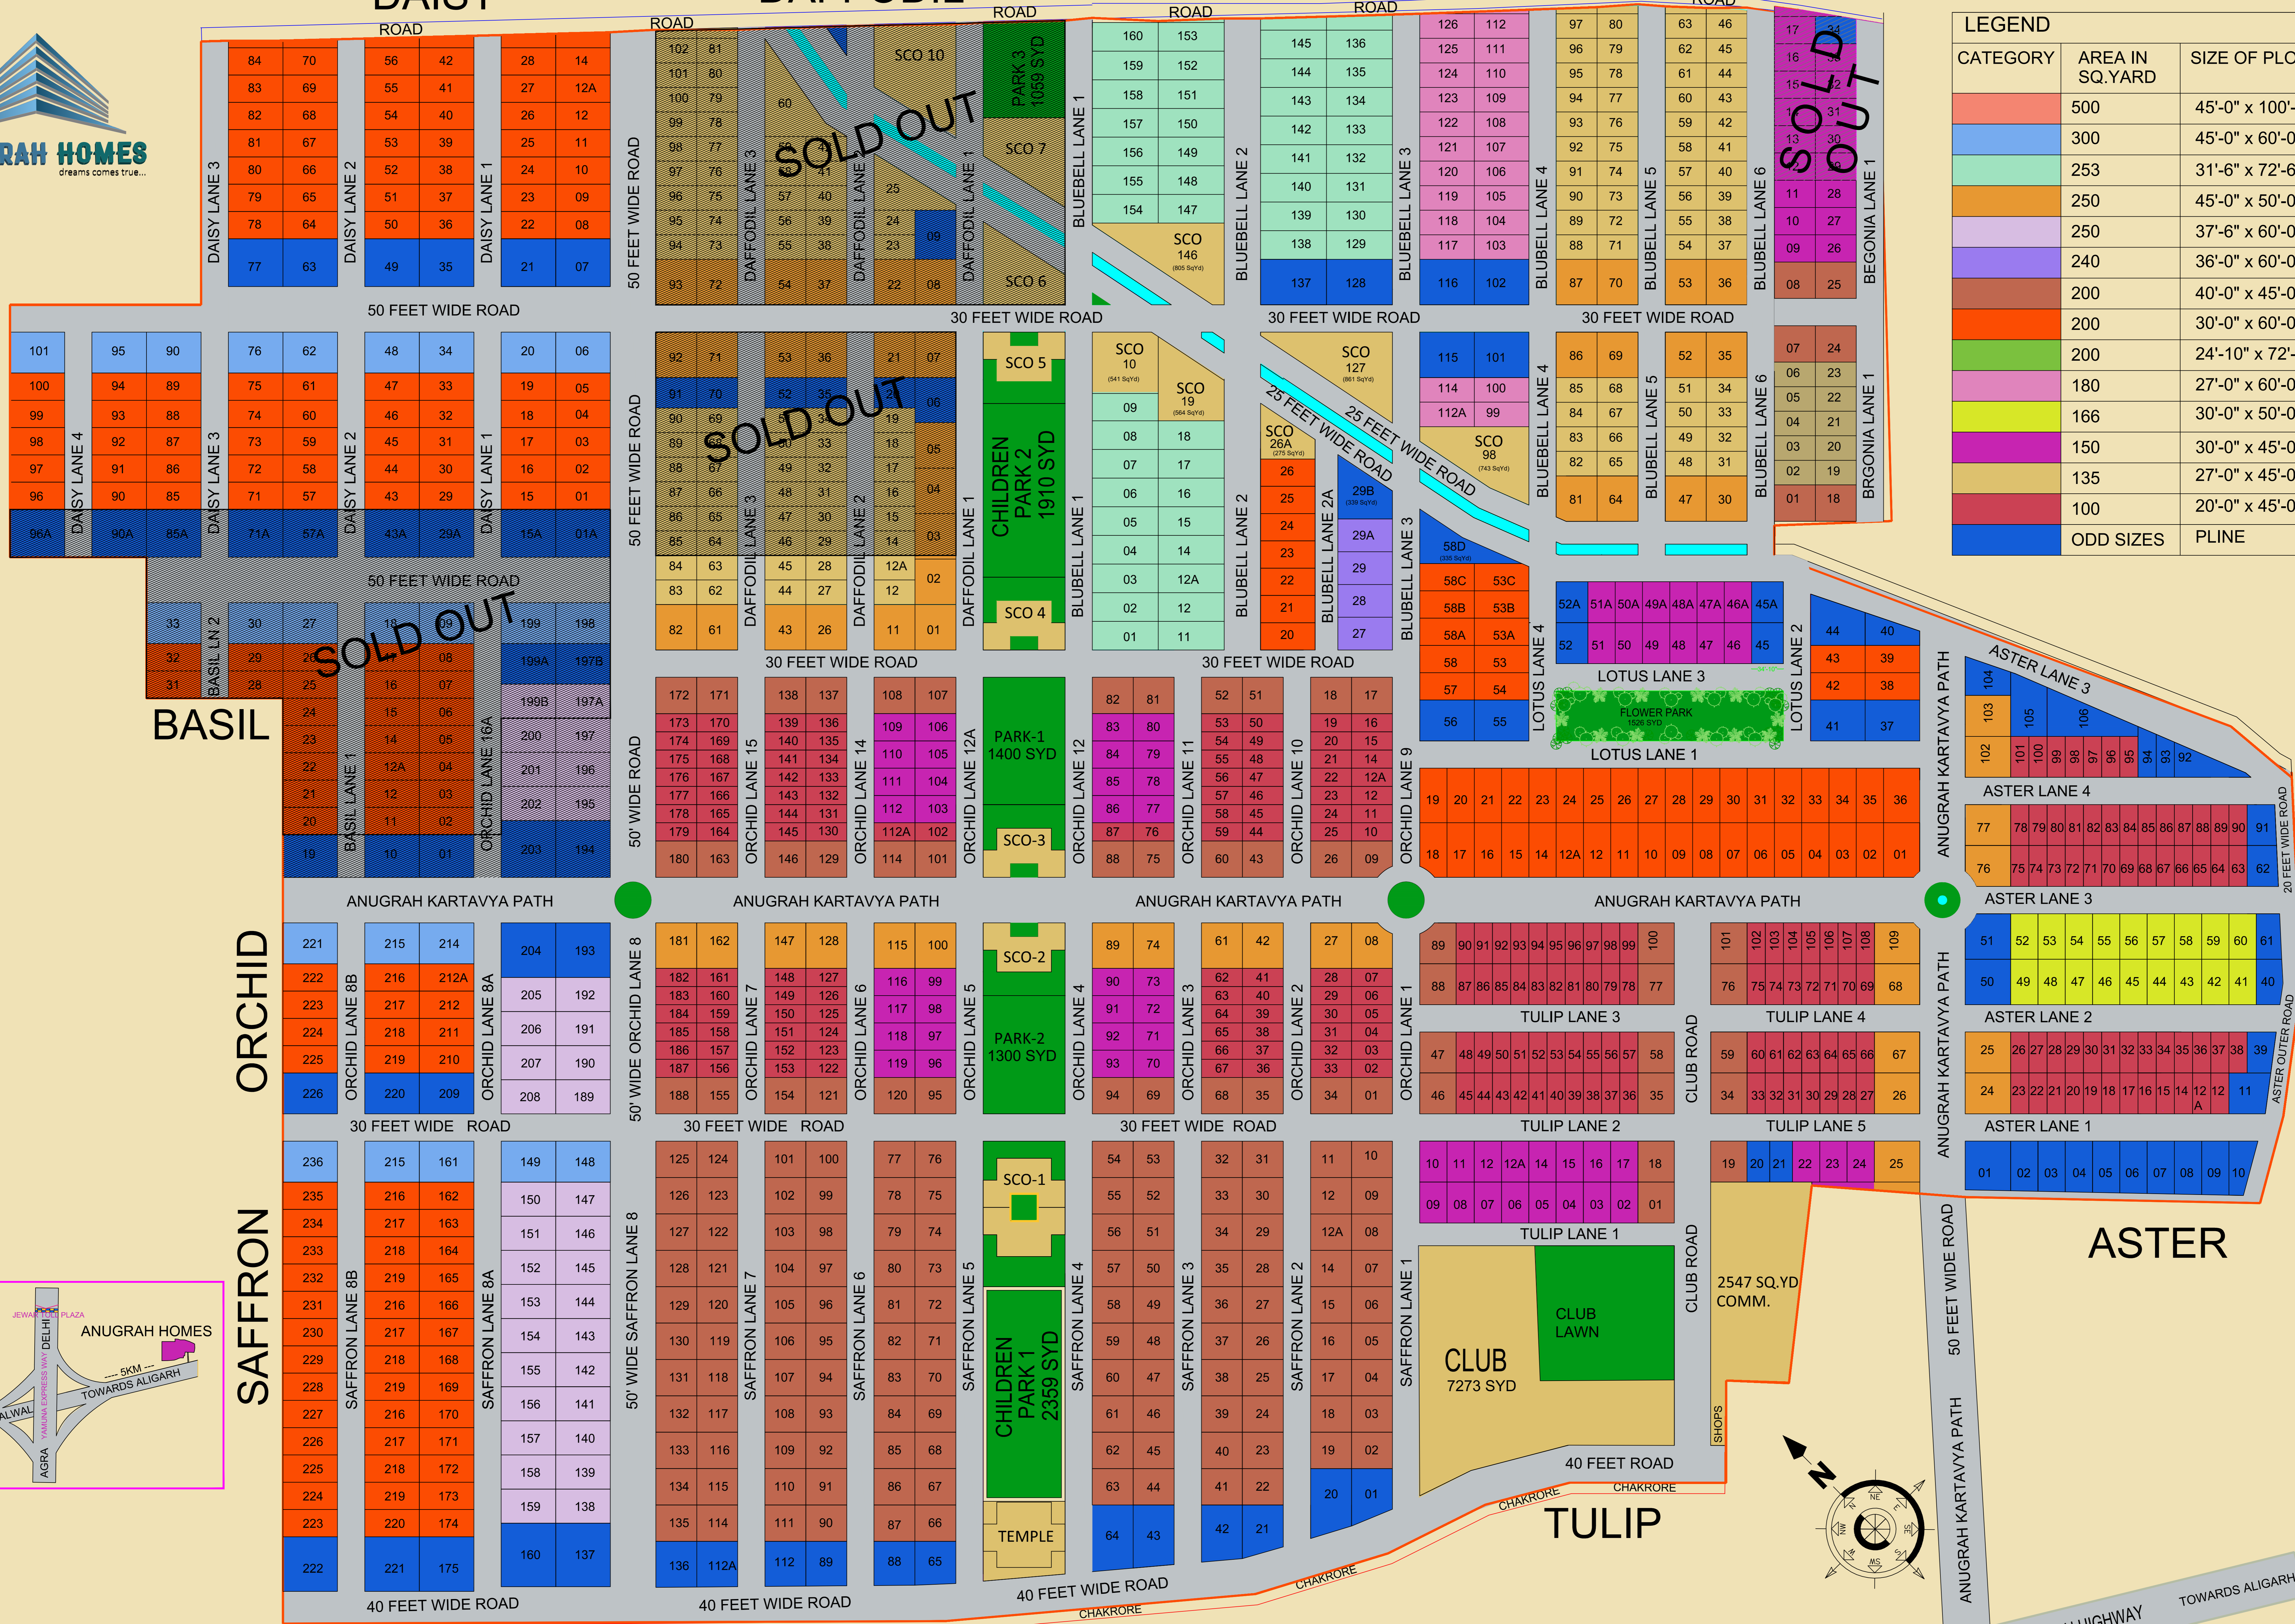

DAISY

DAFFODIL

BLUEBELL

BEGONIA

LEGEND		
CATEGORY	AREA IN SQ.YARD	SIZE OF PLOT
[Red]	500	45'-0" x 100'-0"
[Blue]	300	45'-0" x 60'-0"
[Green]	253	31'-6" x 72'-6"
[Orange]	250	45'-0" x 50'-0"
[Purple]	250	37'-6" x 60'-0"
[Light Purple]	240	36'-0" x 60'-0"
[Brown]	200	40'-0" x 45'-0"
[Light Orange]	200	30'-0" x 60'-0"
[Light Green]	200	24'-10" x 72'-6"
[Pink]	180	27'-0" x 60'-0"
[Light Yellow]	166	30'-0" x 50'-0"
[Light Purple]	150	30'-0" x 45'-0"
[Light Orange]	135	27'-0" x 45'-0"
[Blue]	100	20'-0" x 45'-0"
[Blue]	ODD SIZES	PLINE

DAISY

BASIL

ORCHID

SAFFRON

SAFFRON

ANUGRAH HOMES

ASTER

TOWARDS PALWAL
PALWAL-ALIGARH HIGHWAY
TOWARDS ALIGARH