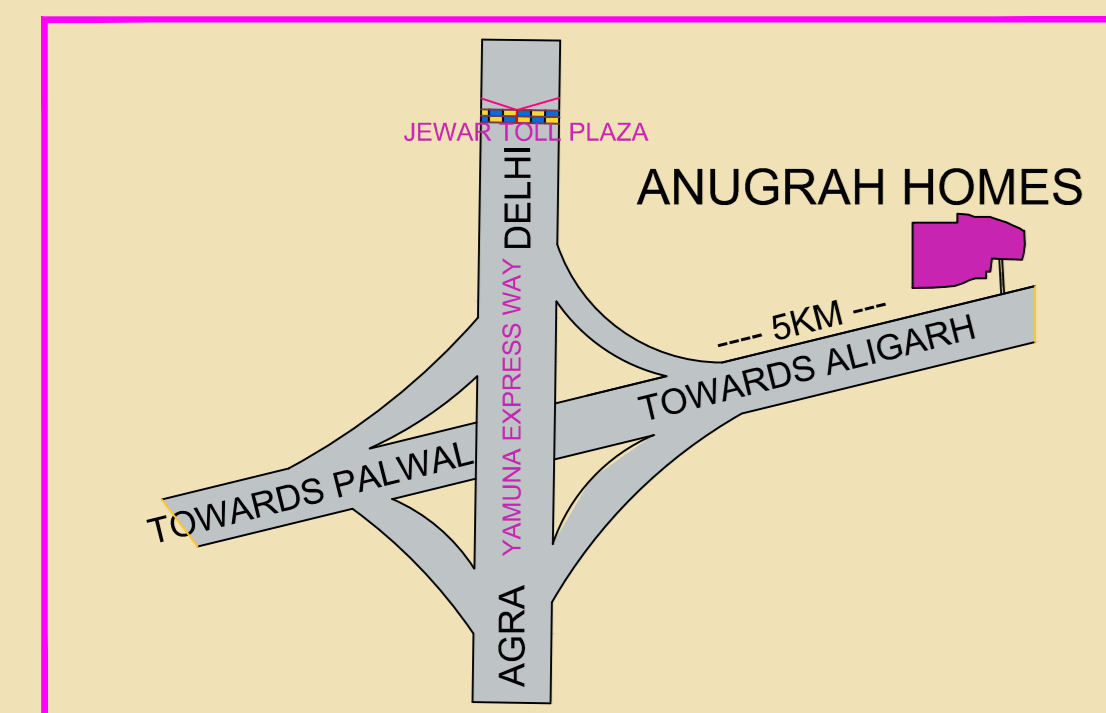

DAISY

DAFFODIL

BLUEBELL

BEGONIA

LEGEND		
CATEGORY	AREA IN SQ.YARD	SIZE OF PLOT
[Red]	500	45'-0" x 100'-0"
[Blue]	300	45'-0" x 60'-0"
[Green]	253	31'-6" x 72'-6"
[Orange]	250	45'-0" x 50'-0"
[Purple]	250	37'-6" x 60'-0"
[Light Purple]	240	36'-0" x 60'-0"
[Brown]	200	40'-0" x 45'-0"
[Light Orange]	200	30'-0" x 60'-0"
[Light Green]	200	24'-10" x 72'-6"
[Pink]	180	27'-0" x 60'-0"
[Light Yellow]	166	30'-0" x 50'-0"
[Light Purple]	150	30'-0" x 45'-0"
[Light Orange]	135	27'-0" x 45'-0"
[Blue]	100	20'-0" x 45'-0"
[Blue]	ODD SIZES	PLINE

DAISY

BASIL

ORCHID

SAFFRON